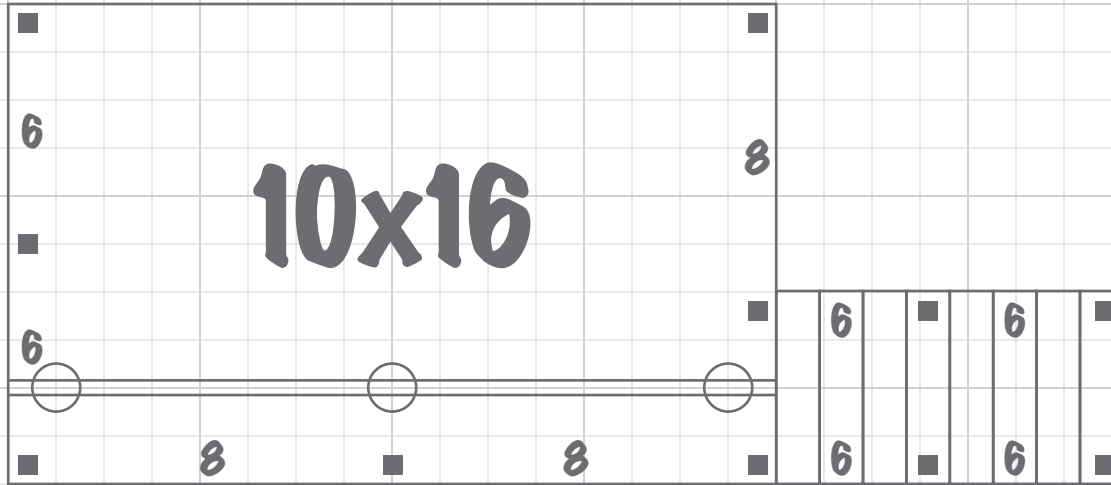

Start ➤

10x16 \$5,800

MAKE IT YOUR OWN! Get your 11 numbers.

DECK & STAIR

Deck Surface Approx. Sq. Ft.

160

of Stair Treads

8